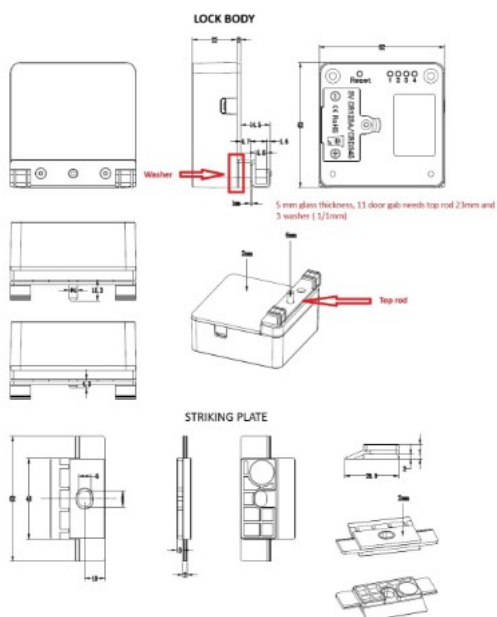

PRODUCT SHEET

Description:

Mifare1 Sliding Glass Door Lock, 5mm Glass, 10,6 - 11,5mm Door Gap, W/Adhesive Tape, Incl. Striker, F/Double Doors,, No Batteries, 4xAAA to Be Used (12.000 Cycles), Can be, Programed to Public, Private or Office Mode, W/Non Locking, & Low Battery Alarm

Item number:

14.60.360-0

Units	Box	Carton	HS Code	Barcode
Pcs.		1	8301300000	 5704866108263

SISO A/S

Mileparken 11
DK-2740 Skovlunde
Denmark
VAT: DK24786013

Phone +45 45 830 900

www.siso.dk
siso@siso.dk

Danske Bank
Nytorv Branch
Copenhagen
SWIFT: DABADKKK